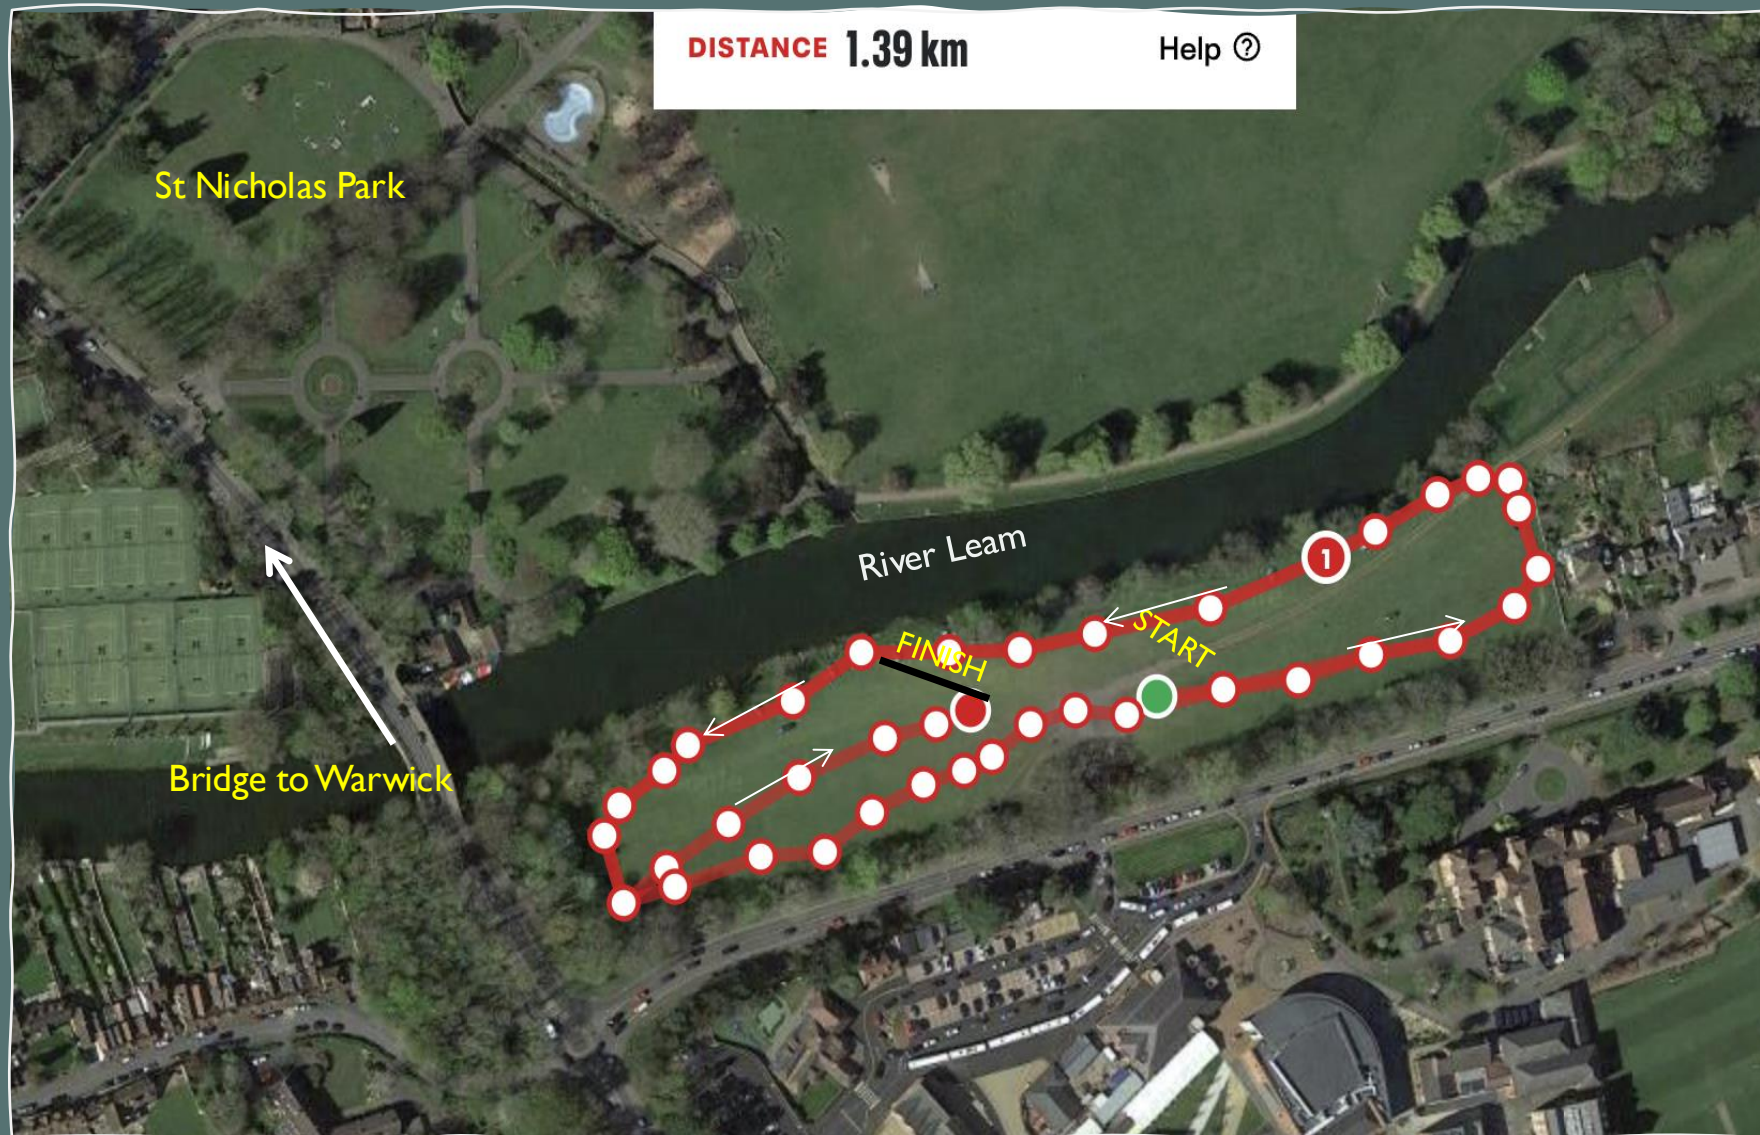

CENTRAL WARWICKSHIRE PRIMARY CROSS COUNTRY

Myton Fields
WARWICK

2 Lap course
1.4km

SATURDAY

8th March

2025

www.thecompetitionfinder.com